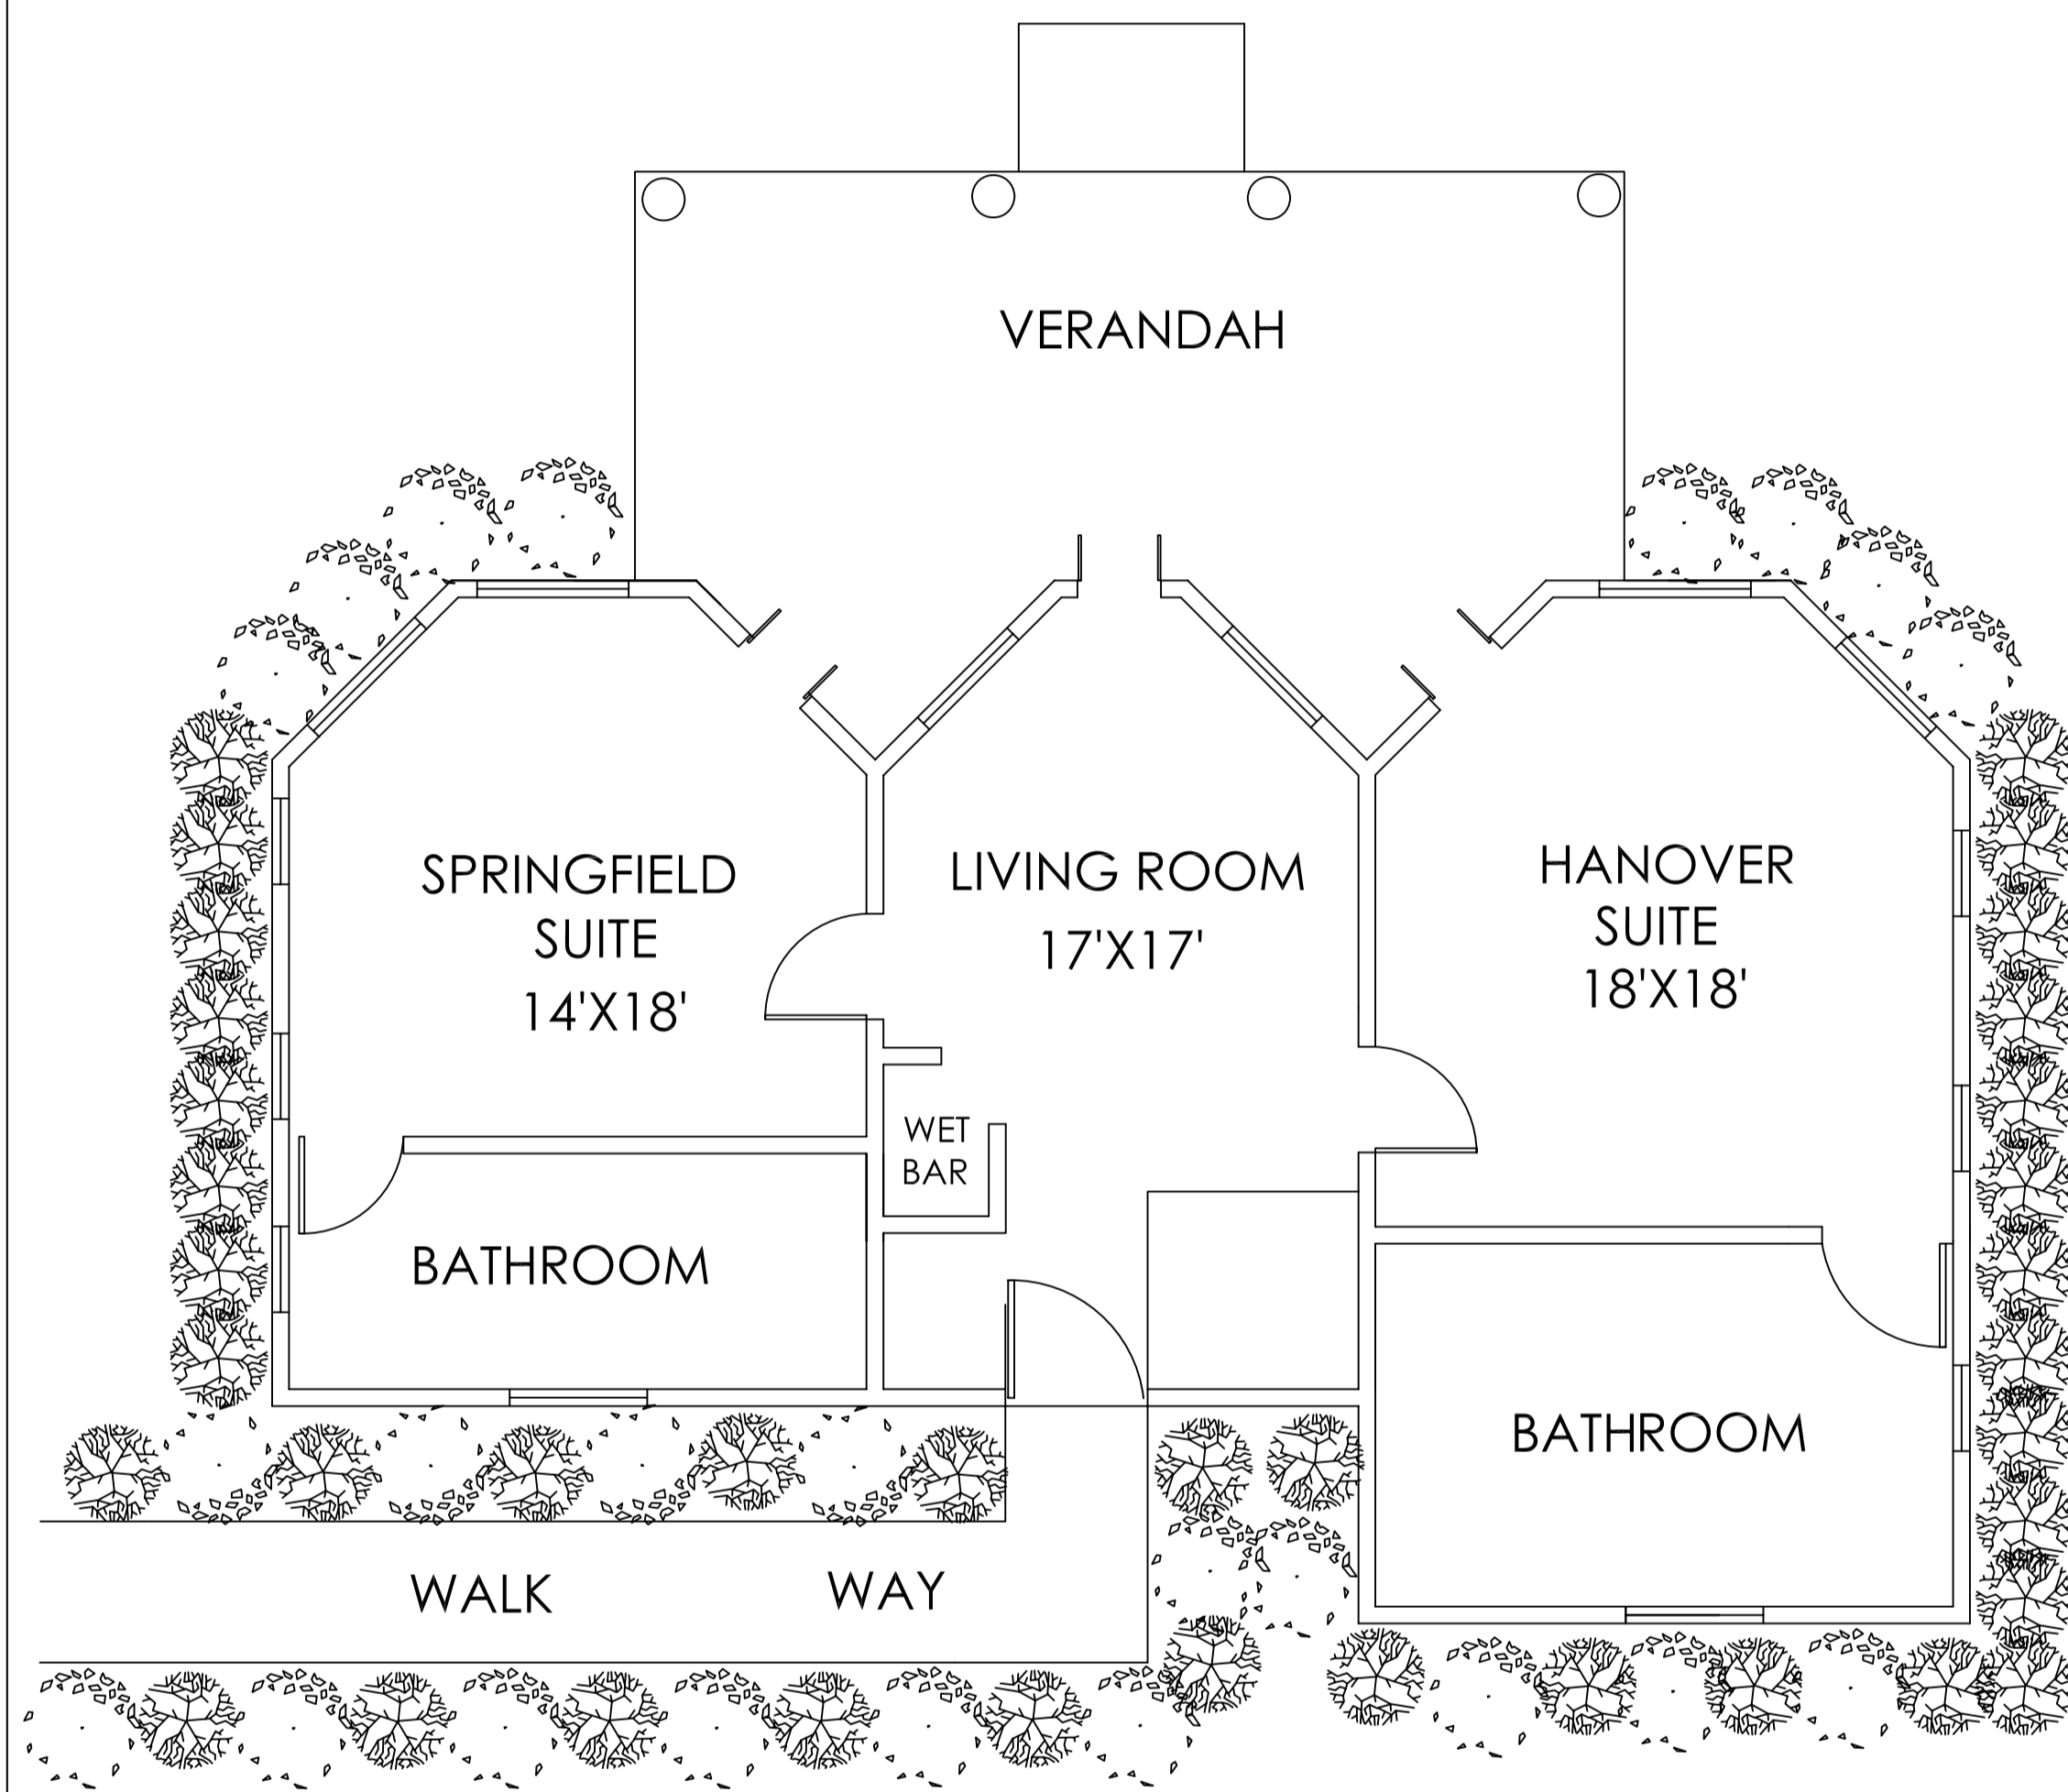

OCEAN

Harmony Hill
AT TRYALL

MAIN HOUSE

DESIGNED BY CARLTON R WILLIAMS ARCHITECTURE DESIGN
EMAIL: CADARCH1@YAHOO.COM
TEL # 1876-373-7187 -1876-792-8703

LOWER LEVEL UNDER POOL & BAR

COTTAGE