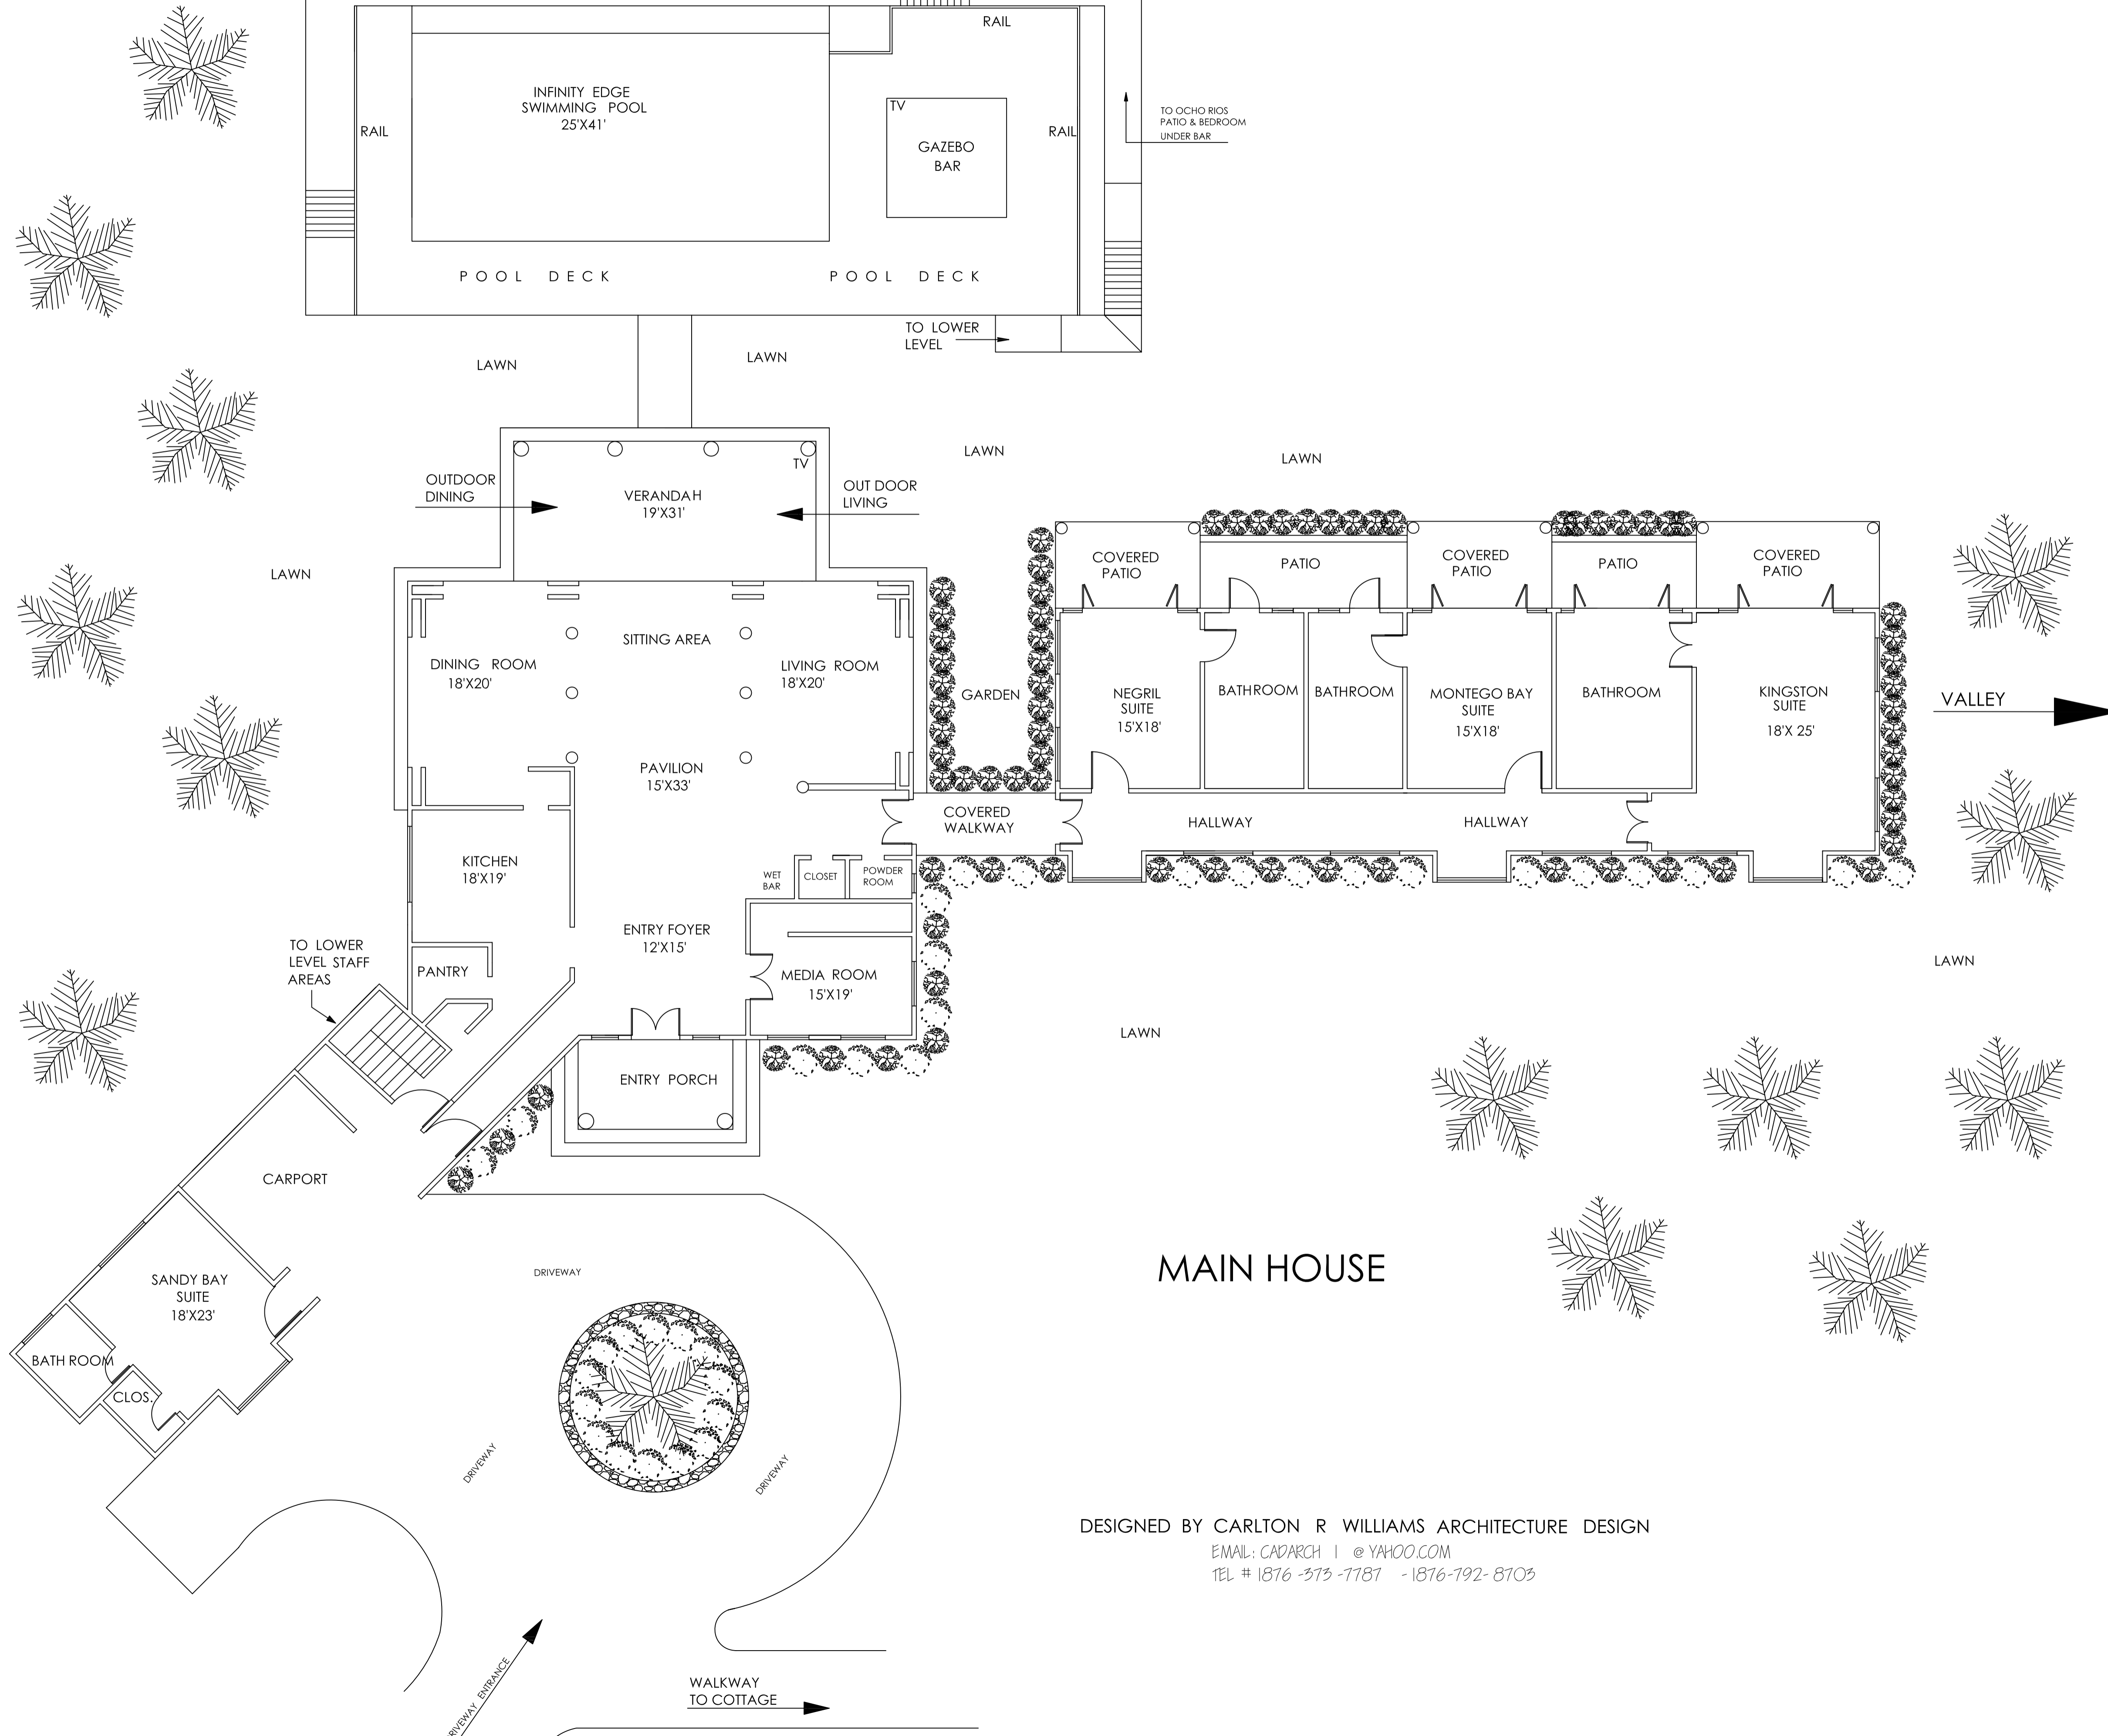

OCEAN

Harmony Hill
AT TRYALL

MAIN HOUSE

DESIGNED BY CARLTON R WILLIAMS ARCHITECTURE DESIGN
EMAIL: CADARCH1@YAHOO.COM
TEL # 1876-373-7187 -1876-792-8703

LOWER LEVEL UNDER POOL & BAR

COTTAGE