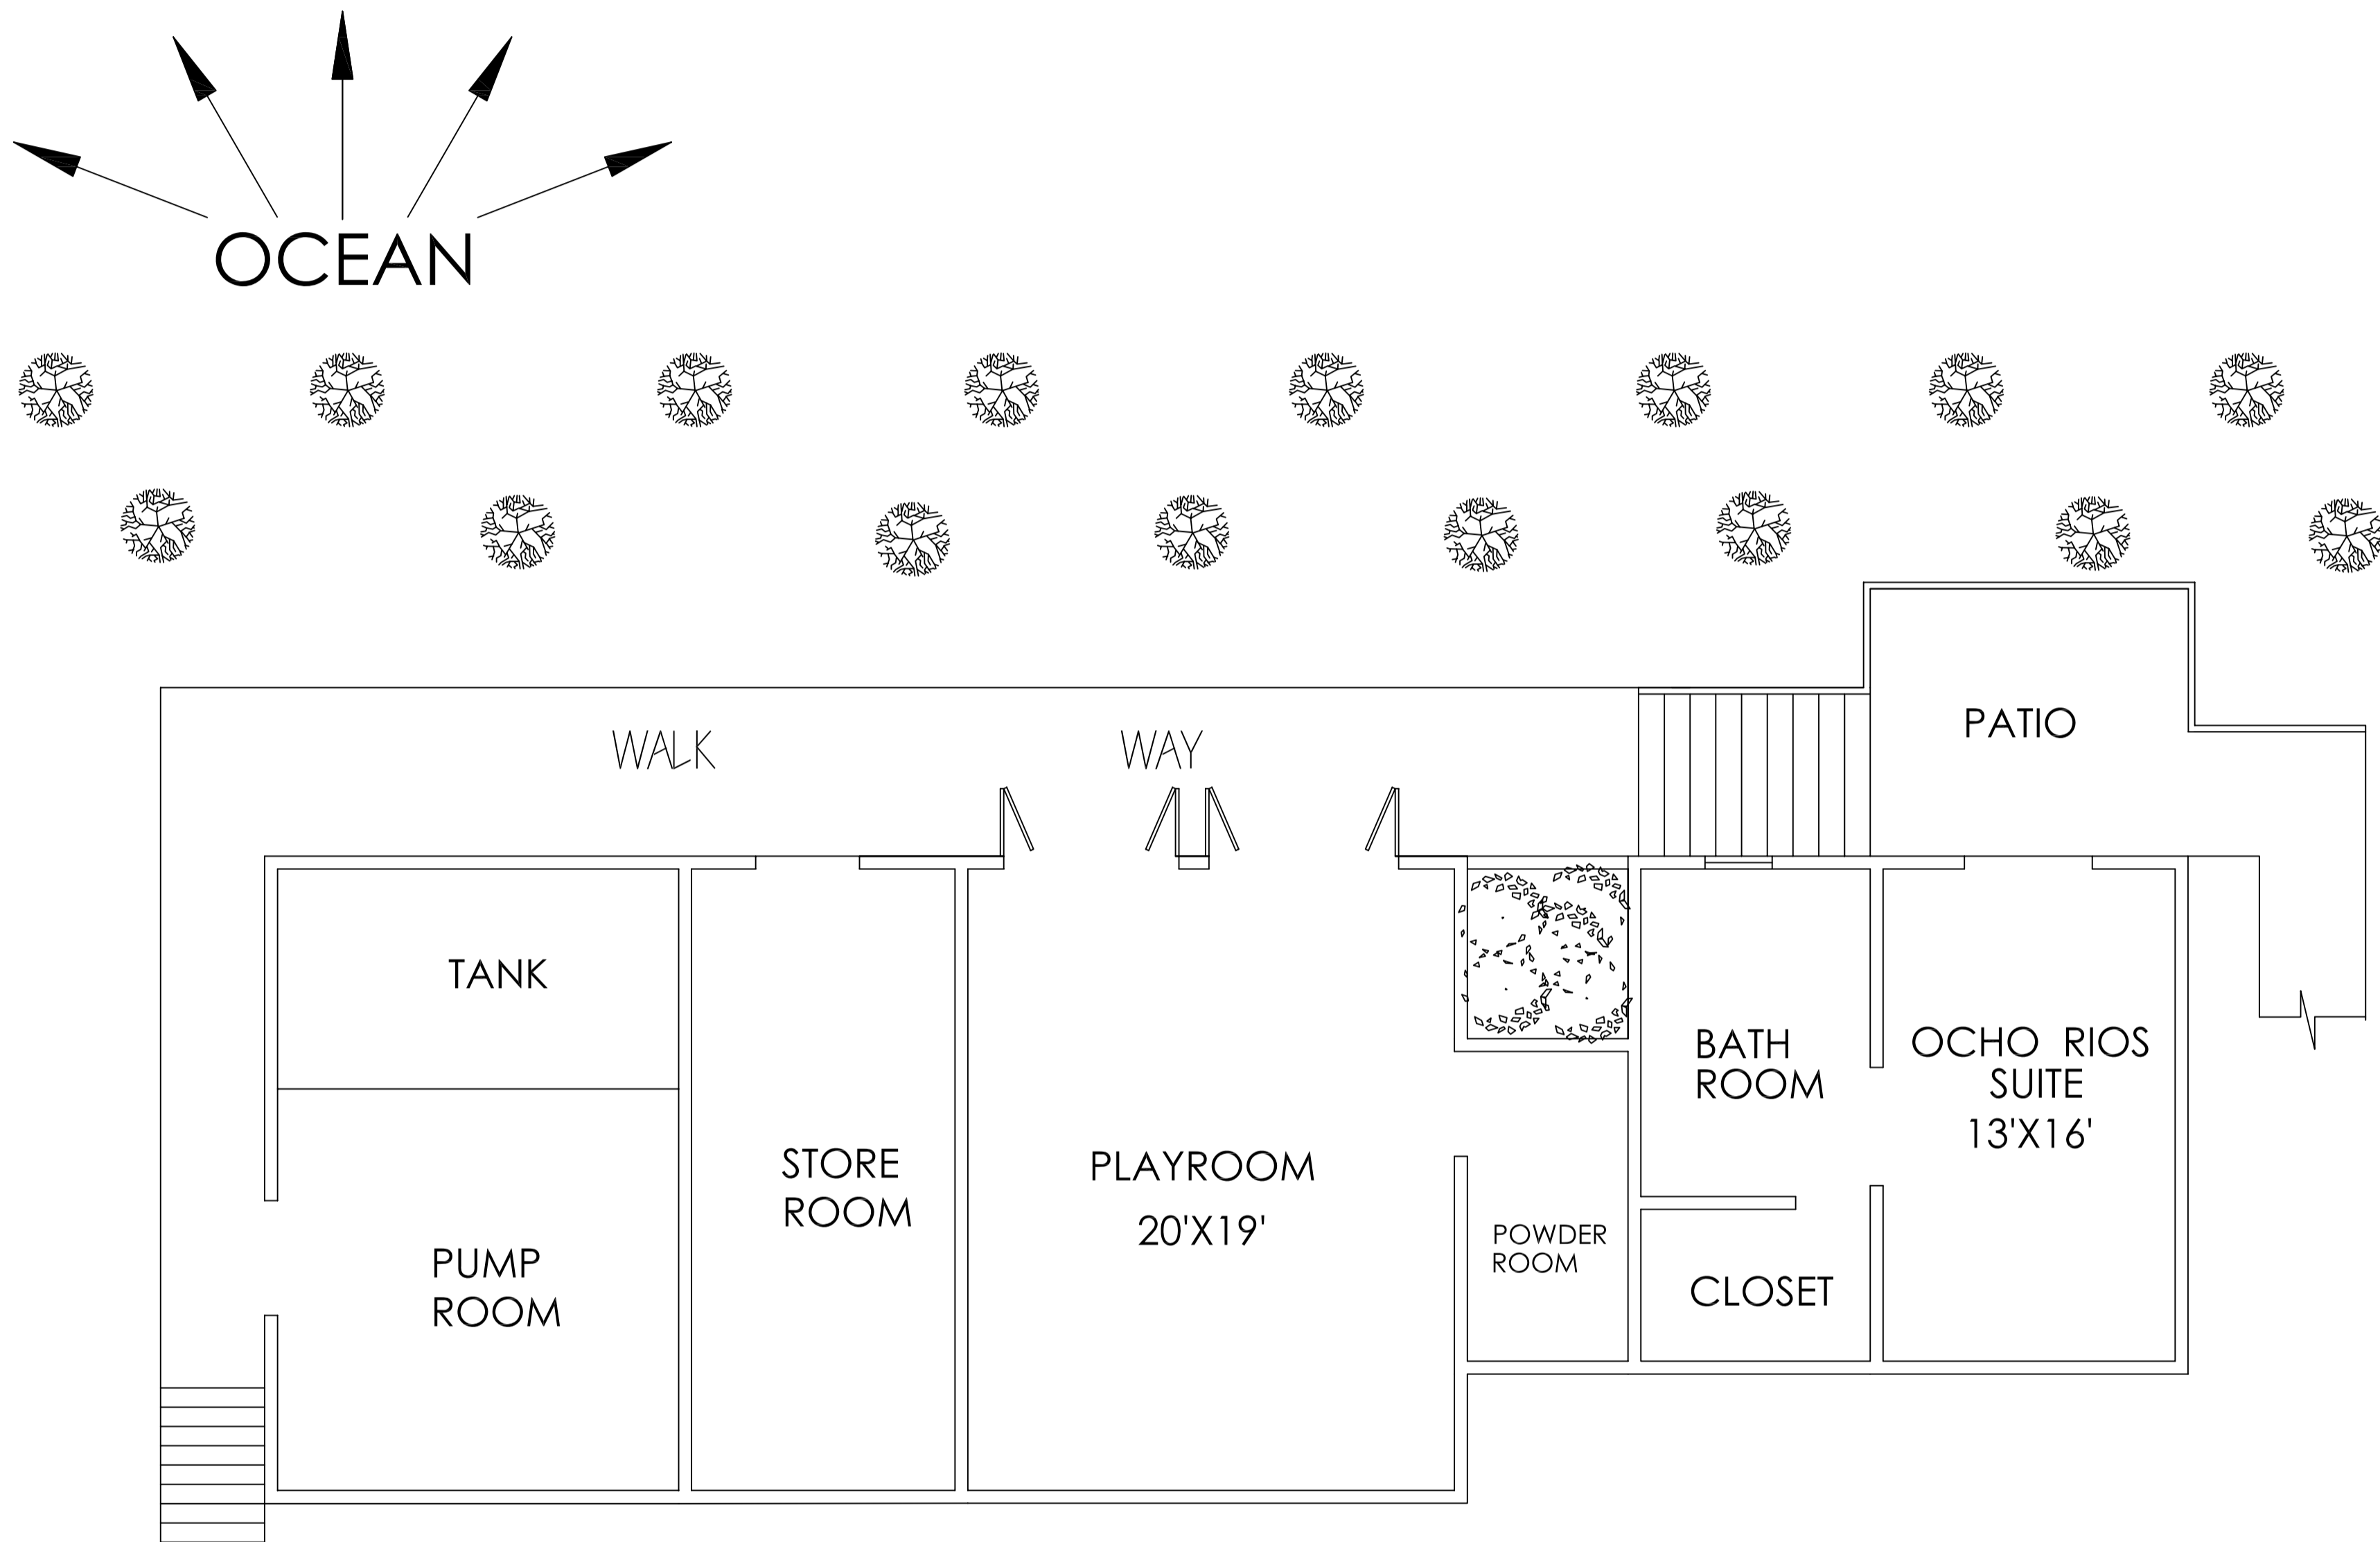

OCEAN

Harmony Hill
AT TRYALL

MAIN HOUSE

DESIGNED BY CARLTON R WILLIAMS ARCHITECTURE DESIGN
EMAIL: CADARCH1@YAHOO.COM
TEL # 1876-373-7187 -1876-792-8703

LOWER LEVEL UNDER POOL & BAR

COTTAGE